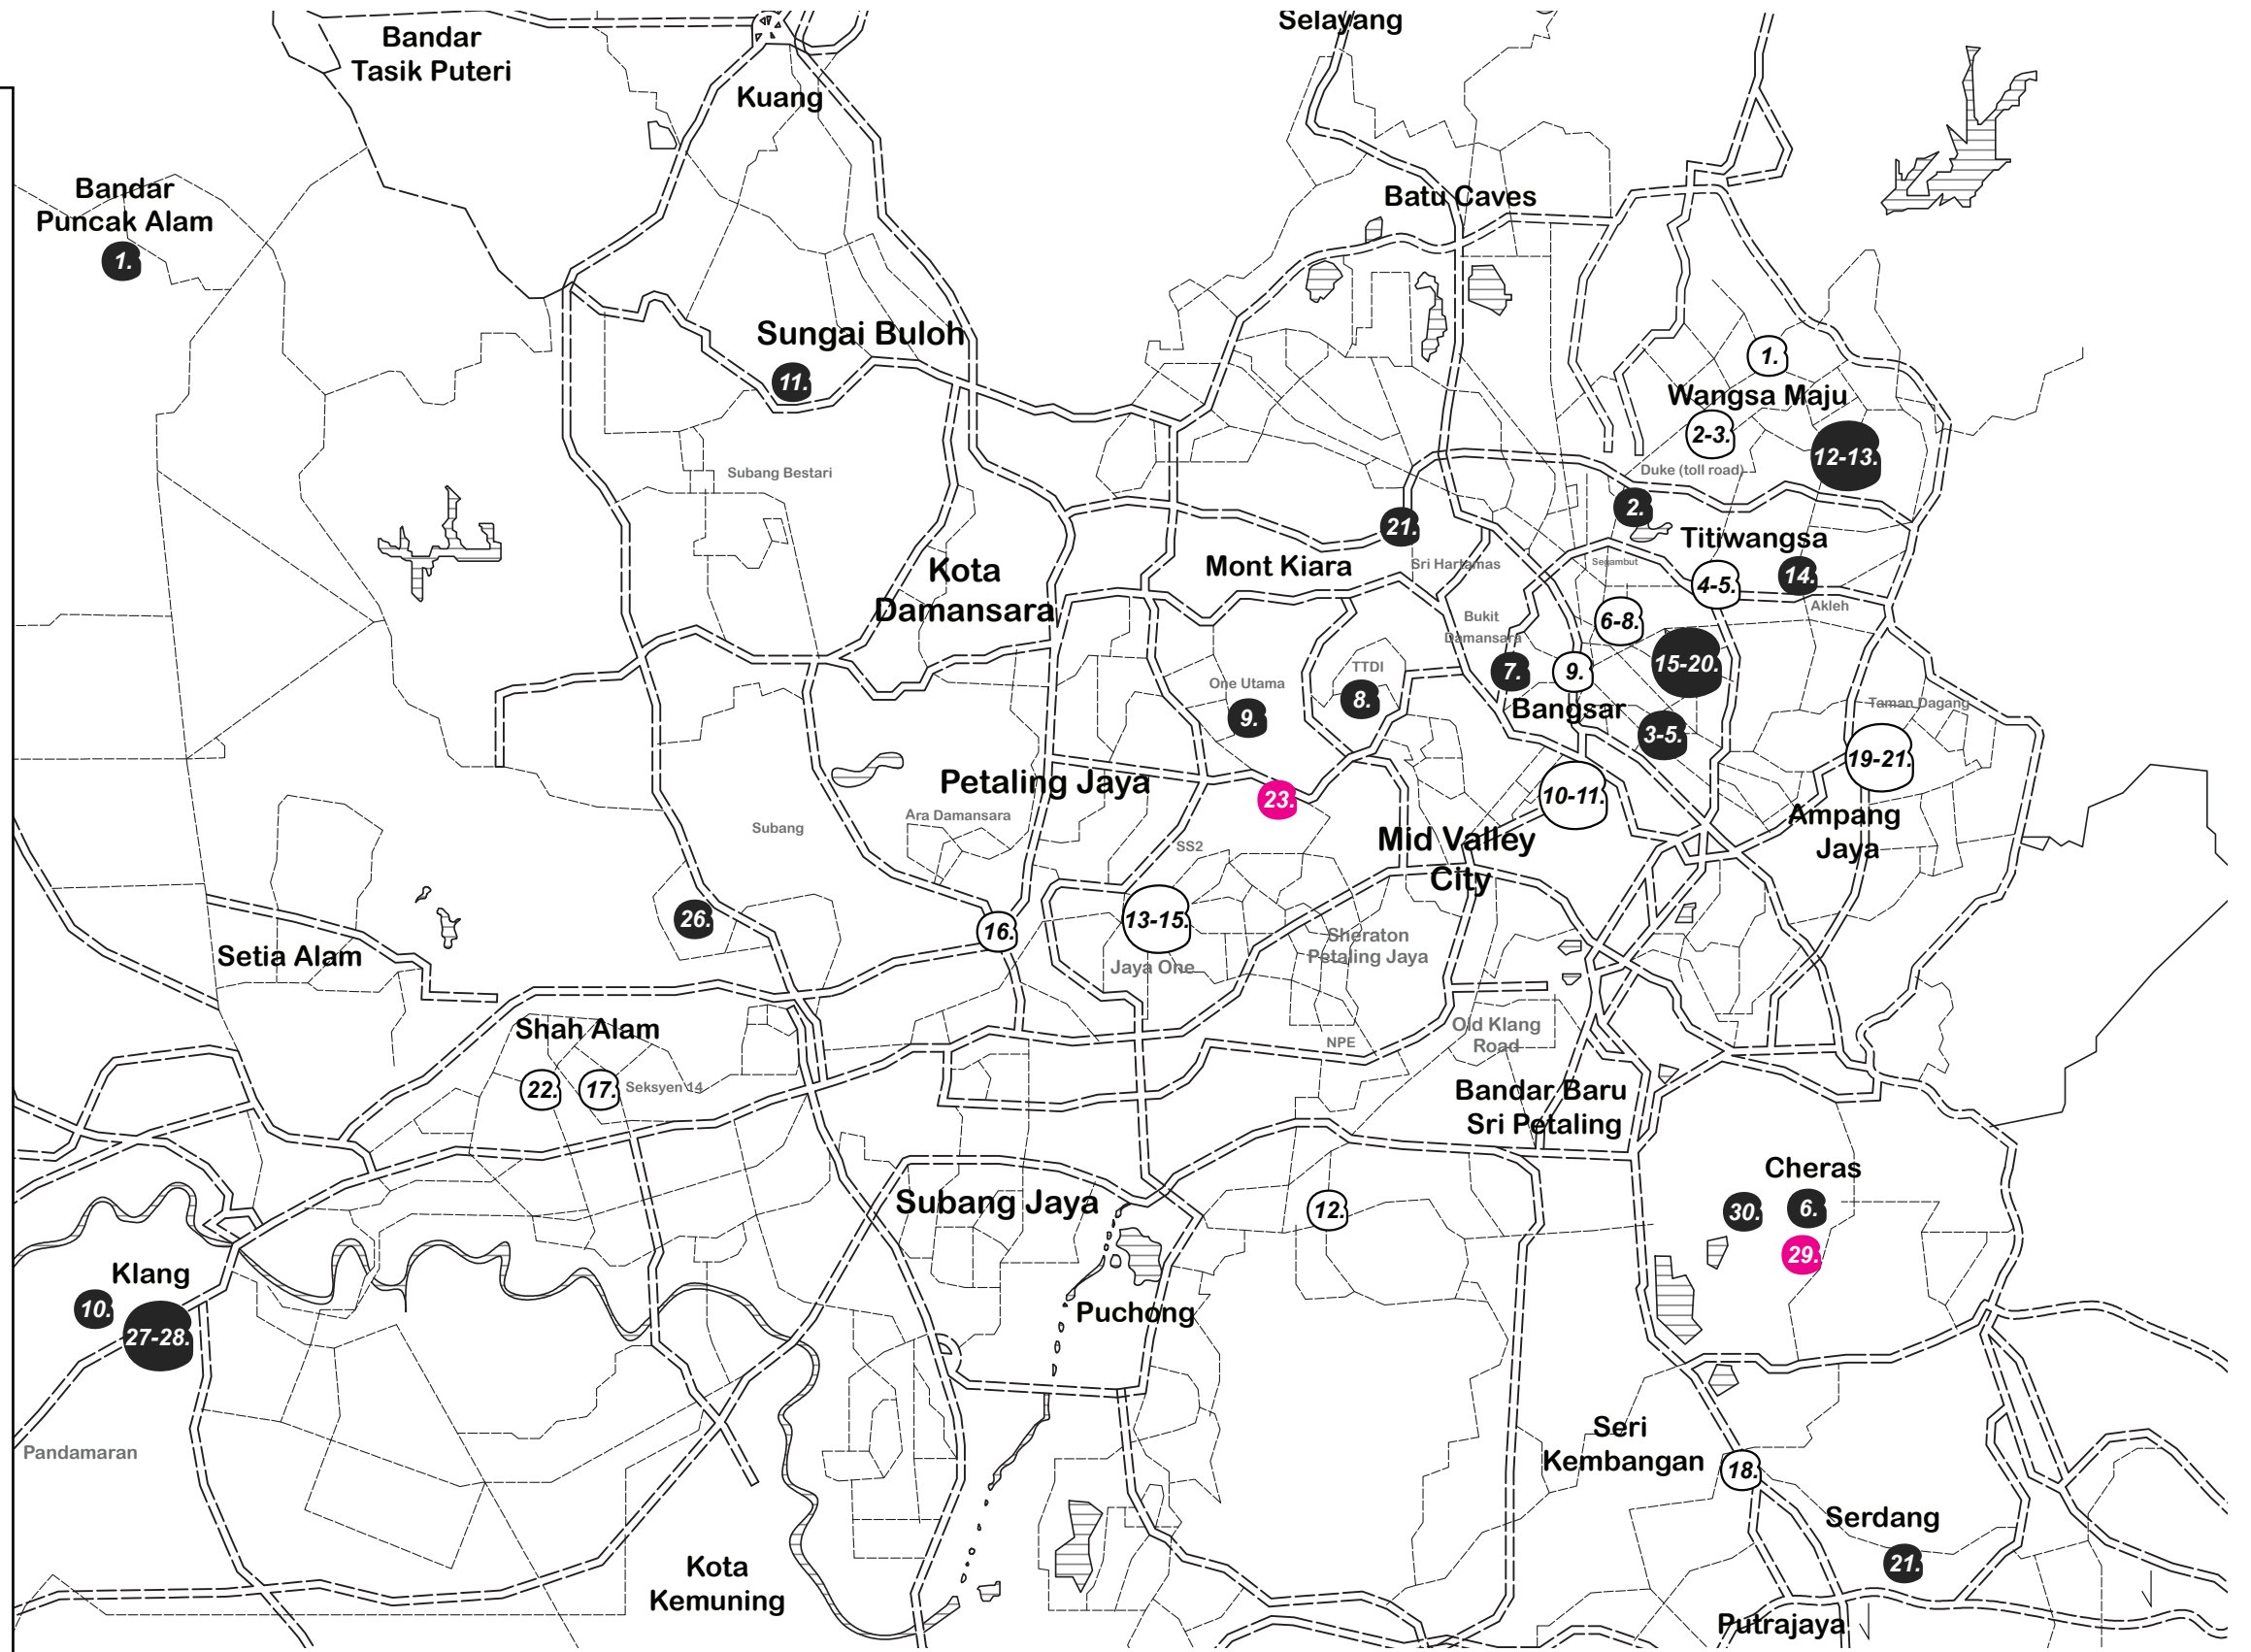

Past

1. FINDARS (2011 - 2013)
2. 12 (Art Space) (2009 - 2012)
3. Rumah Air Panas (1997 - 2003)
4. APS Gallery (1967 - 1969)
5. 12 (Art National Art Gallery) (1984 - 1998)
6. Anak Alam (est. 1974)
7. Spacekraft (est. 1999)
8. FINDARS (2008 - 2009)
9. Urban Village (2011 - 2013)
10. Lost Generation Space (2004 - 2008)
11. Lost Generation Space (2008 - 2013)
12. CHAI (2009 - 2013)
13. Gudang (2005 - 2006)
14. Malaysian Watercolor Society (esi. 1983)
15. BASITU (2009 - 2010)
16. Reka Art Space (2002 - 2008)
17. Komuniti Jalan Kempas (2000 - 2006)
18. 1948 Art Space (est. 2008)
19. Malaysia Art Archive & Research Support (MARS) (2013 - 2021)
20. HOM Art Trans (est. 2007, orig. Gallery Matahari)
21. Parkingproject (2004 - 2019)
22. Tindakan Gerak Asuh (TIGA) (2008 - 2021)

LOCATION PLAN - KLANG VALLEY, KUALA LUMPUR