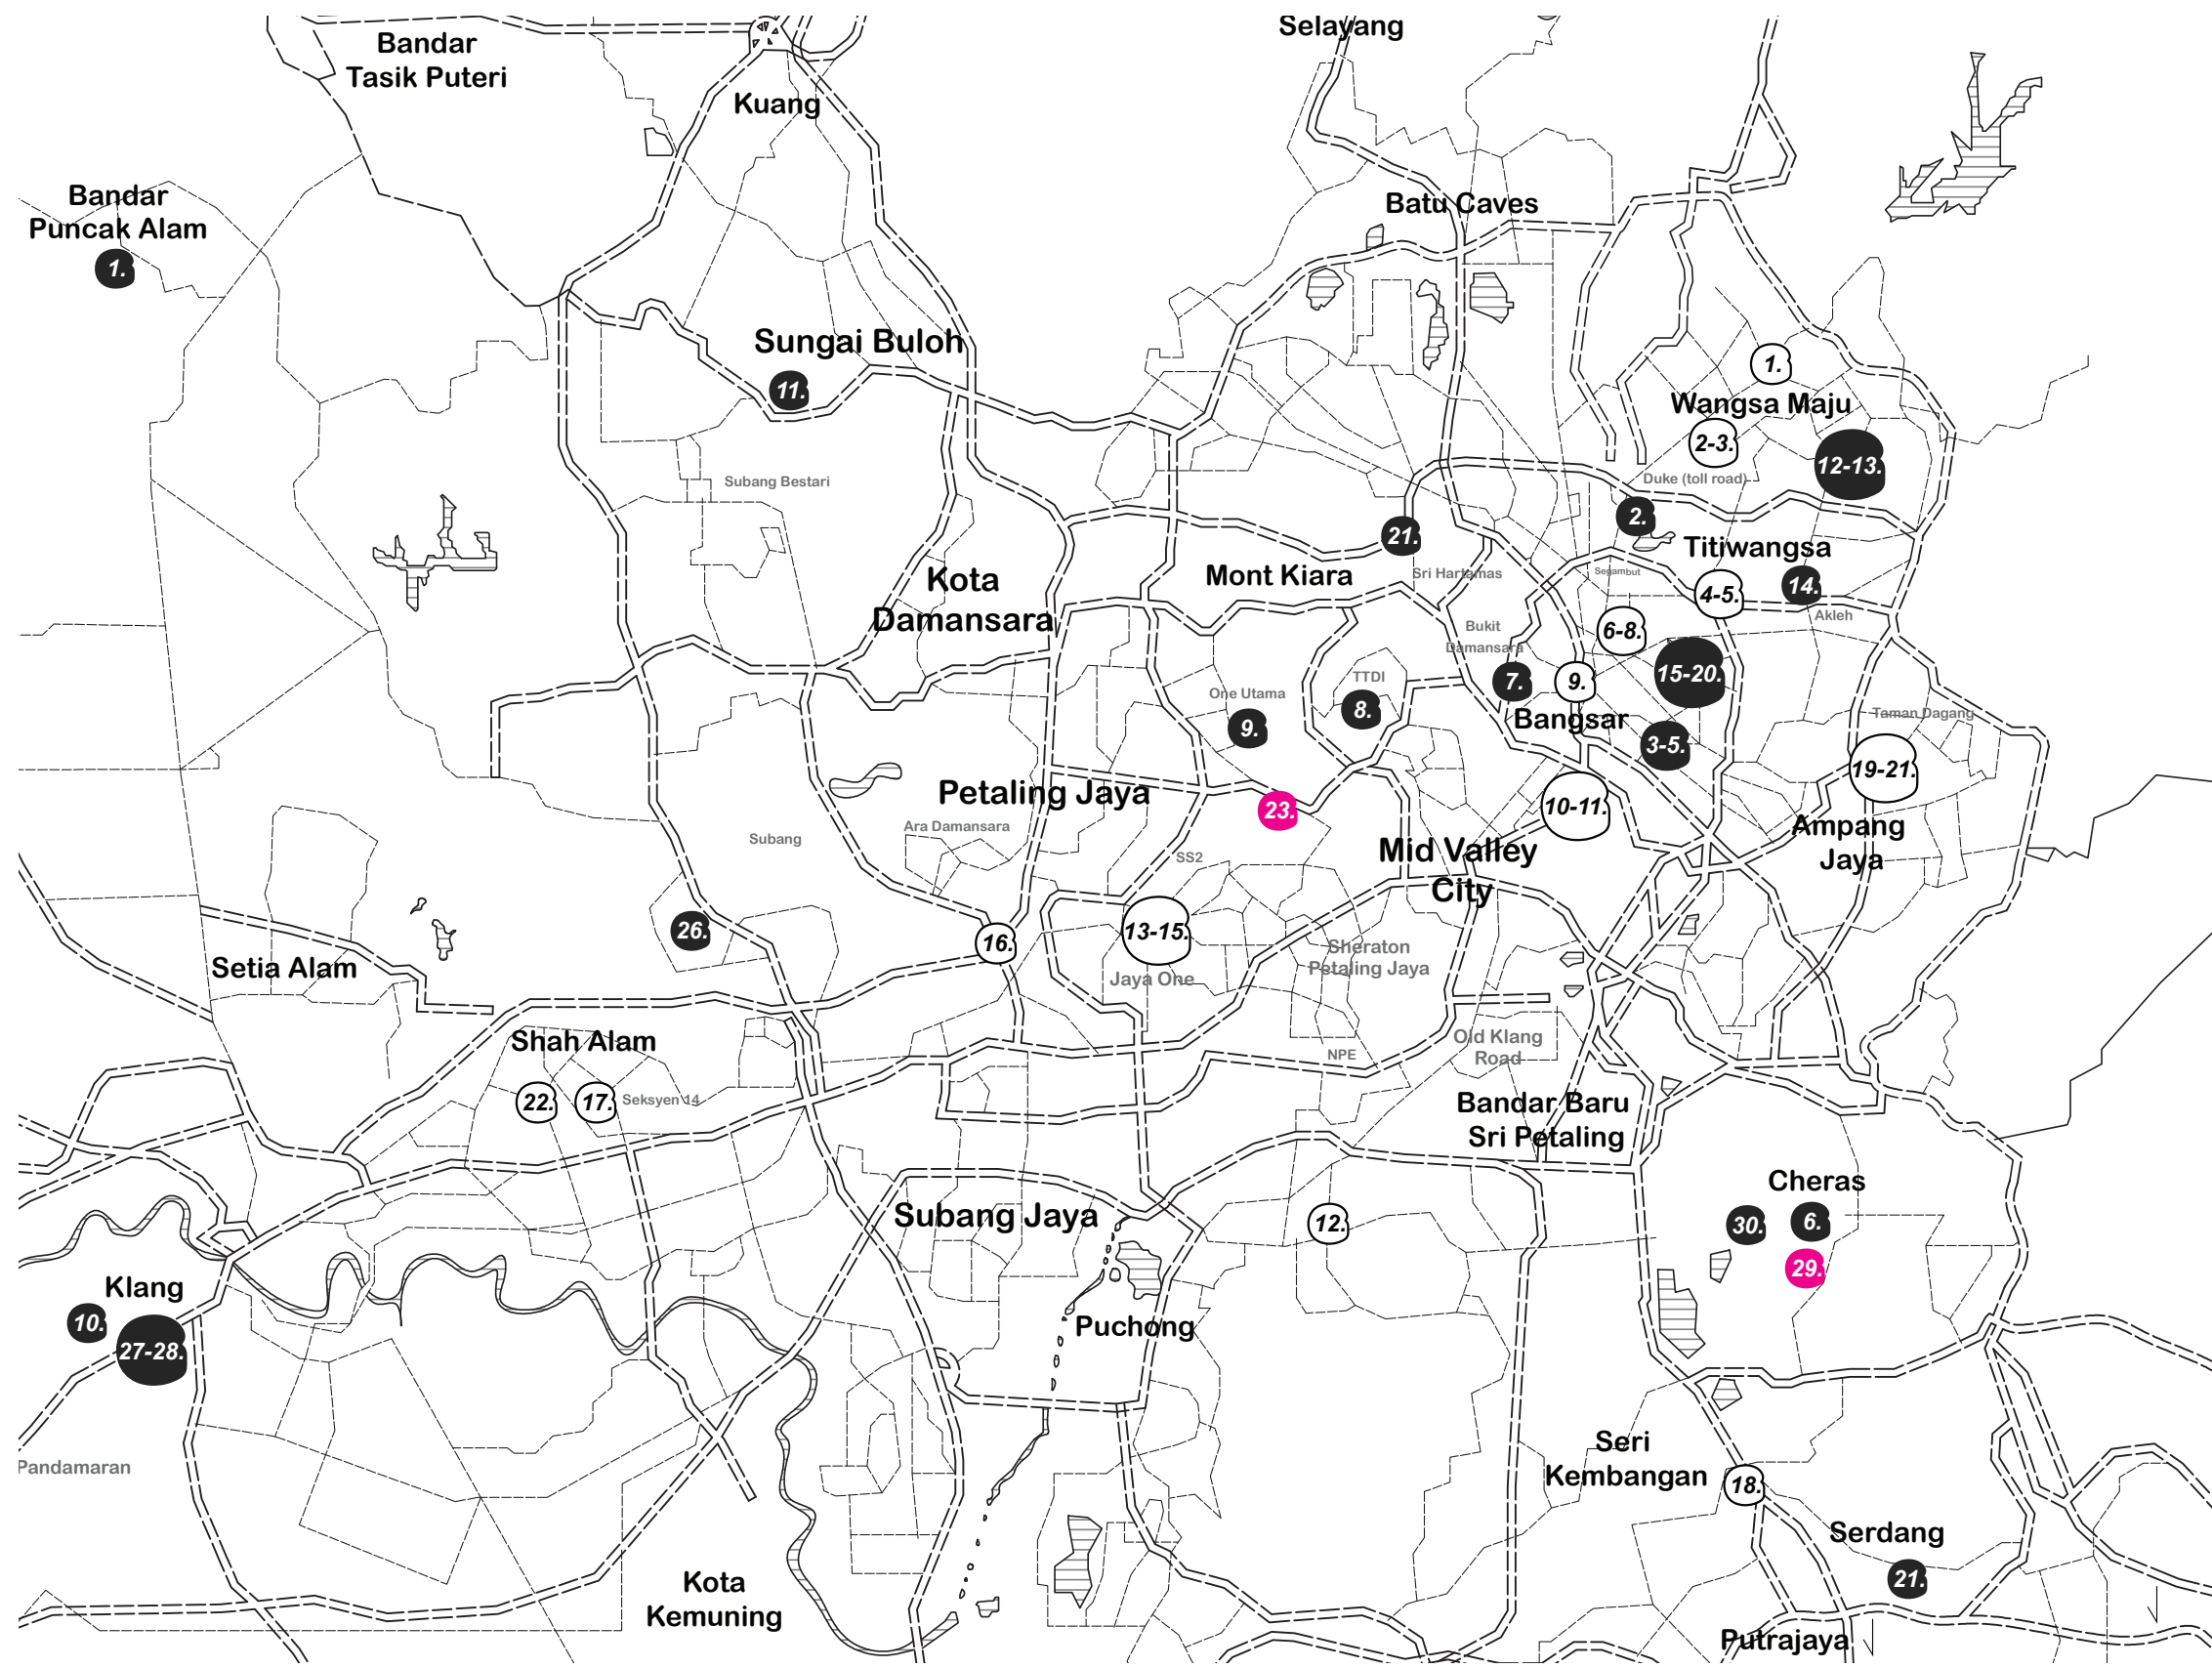

LOCATION PLAN - PERAK

1. ### Espaces artistiques autogérés Klang Valley
2. #### Actuels
1. PartiSatu (depuis 2007)
  2. APS Gallery (depuis 2006)
  3. Petaling Street Art House (depuis 2013)
  4. FINDARS (depuis 2013)
  5. Lost Generation Space (depuis 2013)
  6. Studio in Cheras, KL (SicKL) (depuis 2006)
  7. 67 Tempinis (depuis 2007)
  8. Galeri Lorong Kekabu (depuis 2015)
  9. Five Art Centre (depuis 1984)
  10. Pantau Iraga (Art Space) (depuis 1998)
  11. Rimbun Dahan (depuis 1994)
  12. Rumah Lukis (depuis 2016)
  13. Chetak 17 (depuis 2019)
  14. Sutra Foundation (depuis 2007)
  15. The Zhongshan Building (depuis 2017)
  16. The Backroom (depuis 2019)
  17. The Godown (depuis 2019)
  18. Moutou (depuis 2017)
  19. Kongsu KL (depuis 2017)
  20. REXKL (depuis 2018)
  21. Segaris Art Centre (depuis 2011)
  22. Temu House (depuis 2022)
  23. Papan Haus (depuis 2022)
  24. Cryroom (depuis 2022)
  25. Teduh House (depuis 2022)
  26. Tapak Gallery - Yusuf Ghani (depuis 2016)
  27. Purplehouz (depuis 2005)
  28. Play Klang (depuis 2019)
  29. Little Giraffe Story House (depuis 2012)
  30. Orang Orang Drum Theatre (depuis 2013)
4. #### Passés
1. FINDARS (2011 - 2013)
  2. 12 (Art Space) (2009 - 2012)
  3. Rumah Air Panas (1997 - 2003)
  4. APS Gallery (1967 - 1969)
  5. 12 (Art National Art Gallery) (1984 - 1998)
  6. Anak Alam (depuis 1974)
  7. Spacekraft (depuis 1999)
  8. FINDARS (2008 - 2009)
  9. Urban Village (2011 - 2013)
  10. Lost Generation Space (2004 - 2008)
  11. Lost Generation Space (2008 - 2013)
  12. CHAI (2009 - 2013)
  13. Gudang (2005 - 2006)
  14. Malaysian Watercolor Society (depuis 1983)
  15. BASITU (2009 - 2010)
  16. Reka Art Space (2002 - 2008)
  17. Komuniti Jalan Kempas (2000 - 2006)
  18. 1948 Art Space (depuis 2008)
  19. Malaysia Art Archive & Research Support (MARS) (2013 - 2021)
  20. HOM Art Trans (depuis 2007, orig. Gallery Matahari)
  21. Parkingproject (2004 - 2019)
  22. Tindakan Gerak Asuh (TIGA) (2008 - 2021)

CARTE DES EMPLACEMENTS : VALLÉE DU KELANG, KUALA LUMPUR