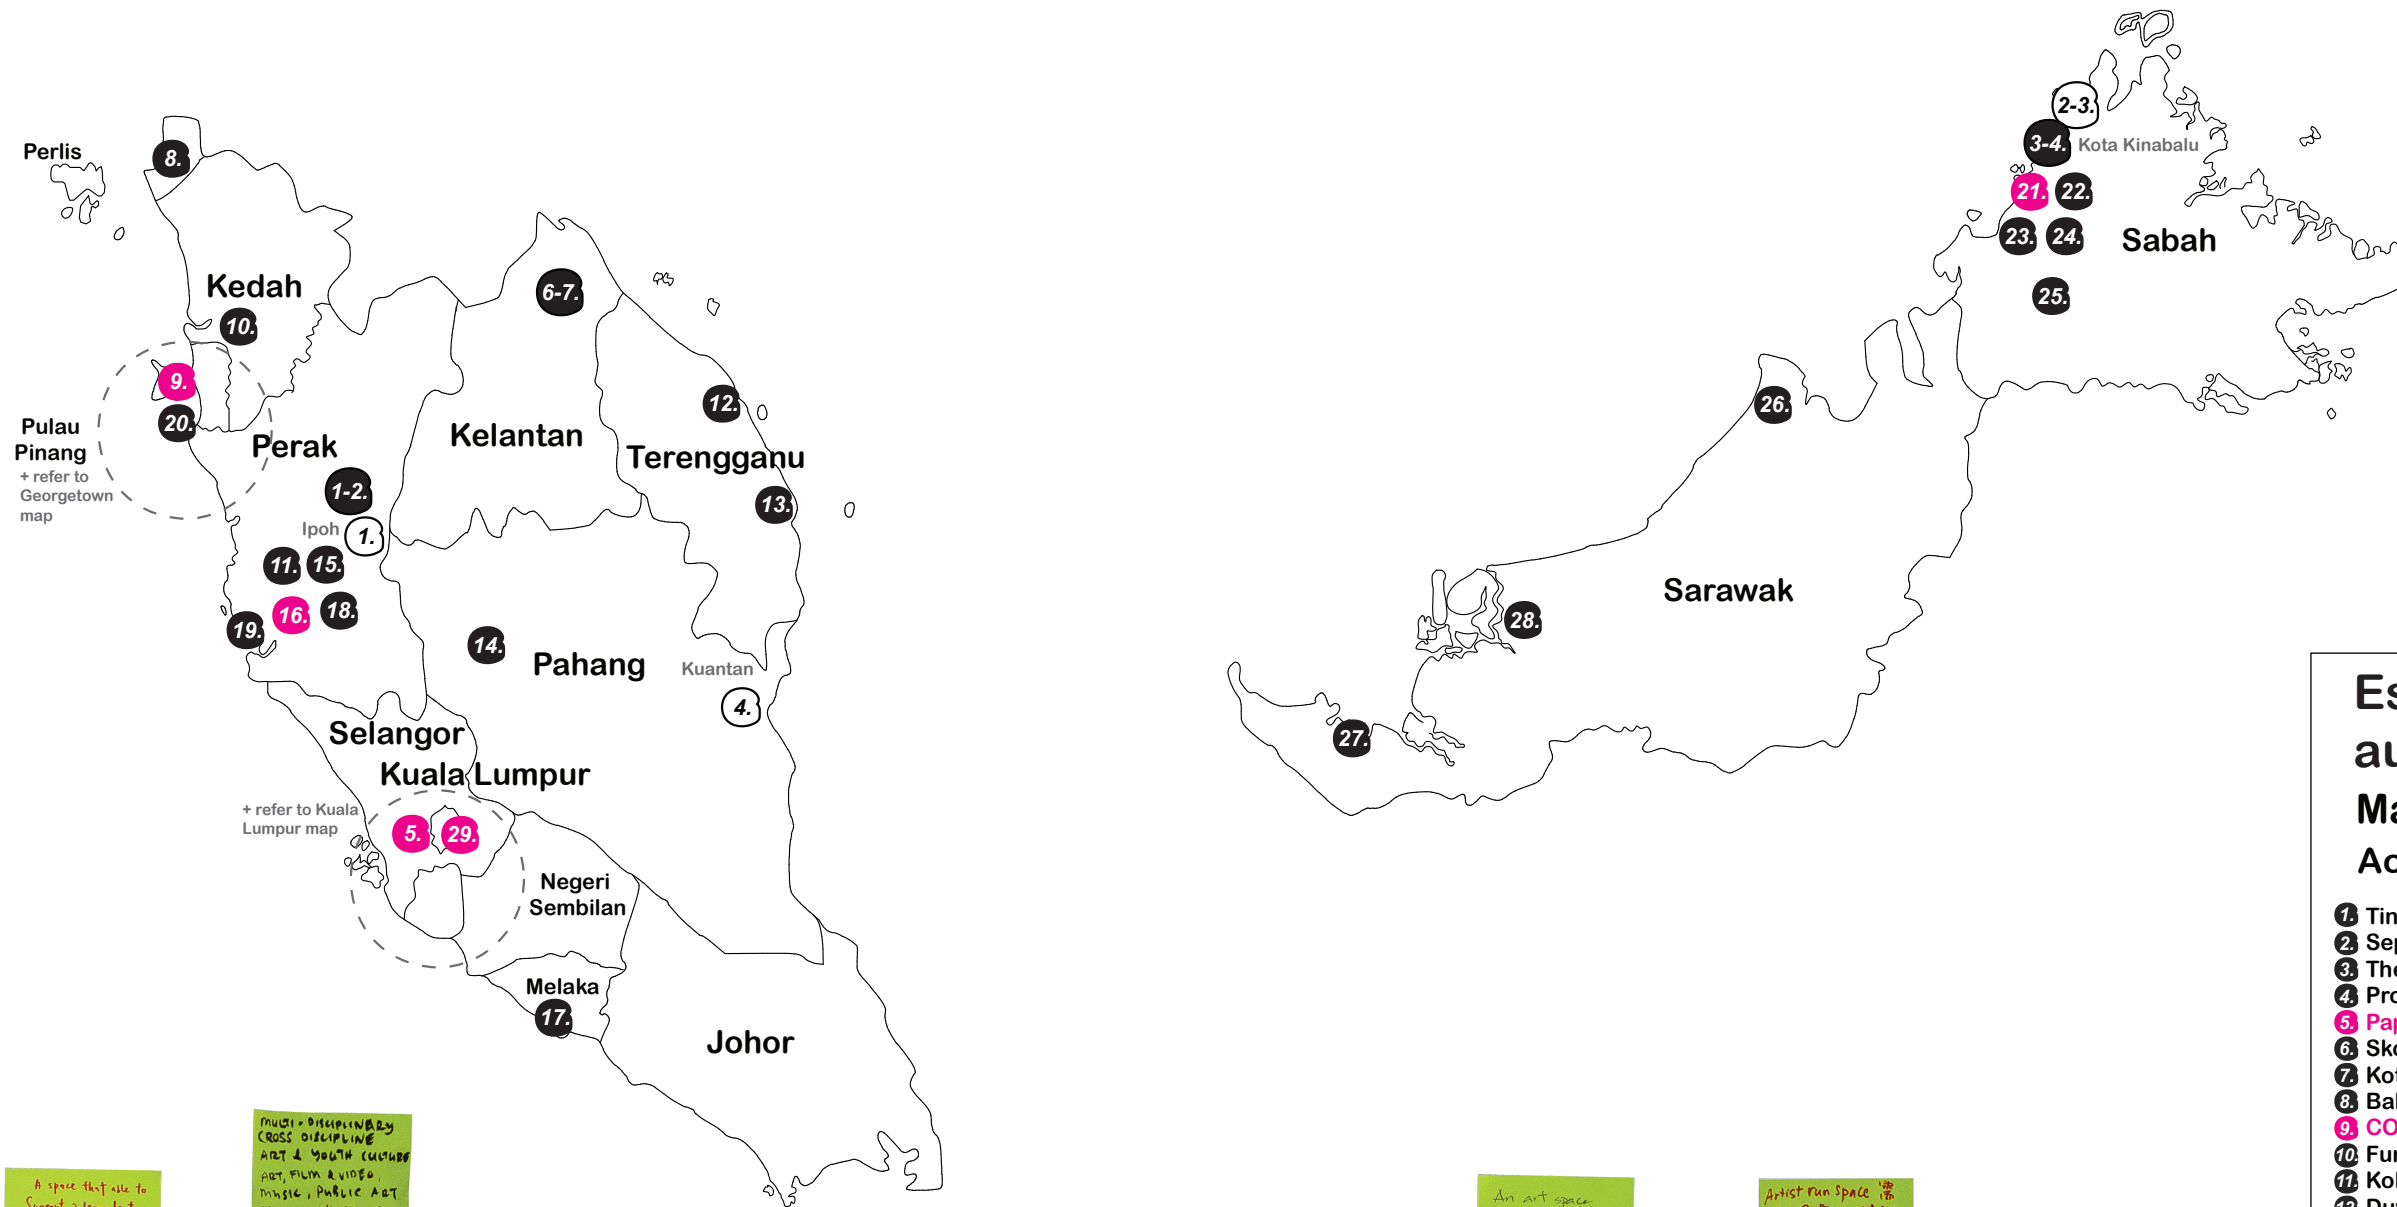

A space that able to support independent initiatives.

“Un espace en mesure d'appuyer les initiatives indépendantes.”

MULTI-DISCIPLINARY CROSS-DISCIPLINE ART & YOUTH CULTURE ART, FILM & VIDEO MUSIC, PUBLIC ART COMMUNITY SPACE POET, LITERATURE SPORT, FOOD

“Multidisciplinaire, interdisciplinaire, art et culture de la jeunesse, art, cinéma et vidéo, musique, art public, espace communautaire, poésie, littérature, sport, nourriture”

An art space which carry the core ideas, essence, message of the collective group and run art-related activities.

“Un espace artistique représentant les valeurs du collectif, où se déroulent des activités liées aux arts.”

Artist run space 需 各理想和精神 去坚持, 认真的付出

“Les espaces artistiques autogérés nécessitent un idéalisme sans faille.”

Espaces artistiques autogérés Malaisie Actuels

- 1 Tiny Art Space (depuis 2014)
- 2 Sepaloh Art Centre (depuis 2014)
- 3 The Asylum by Cracko Art Group (depuis 2014)
- 4 Pro Art Gallery (depuis 2012)
- 5 Papan Haus (depuis 2022)
- 6 Skoloh Buruk (depuis 2023)
- 7 Kotak Seni KB (depuis 2010)
- 8 Balbuk Haus (depuis 2016)
- 9 COEX @ Kilang Besi (depuis 2020)
- 10 Furiends Cult Gallery (depuis 2023)
- 11 Kolek Ipoh (depuis 2015)
- 12 Duyong Art Gallery (depuis 2016)
- 13 Rumah Kayu (depuis 2016)
- 14 Sidang Kopi (depuis 2018)
- 15 P.O.R.T Ipoh (depuis 2011)
- 16 Kapallorok Artspace (depuis 2014)
- 17 Borak Arca (depuis 2019)
- 18 Ipoh Social Club (depuis 2020)
- 19 Percha Artspace (depuis 2019)
- 20 Kotak Gallery (depuis 2015)
- 21 Ruang Tamu Ekosistem (depuis 2022)
- 22 Borneo Komrad (depuis 2016)
- 23 Pangrok Sulap (depuis 2010)
- 24 Laman Seni (depuis 2016)
- 25 KK Livehouse (depuis 2022)
- 26 Pakat Store & Studio (depuis 2021)
- 27 Tink & Think (depuis 2015)
- 28 HAUS KCH (depuis 2017)
- 29 Little Giraffe Story House (depuis 2012)

1. ### Passés
2. 1 Rumah YKP (2002-2010)
   - 2 The CAG Shop (2012-2014)
   - 3 Pro Art Gallery (2011-2012)
   - 4 Rajawali Art Groupe Internationale (2007-2020)

CARTE GÉNÉRALE : MALAISIE