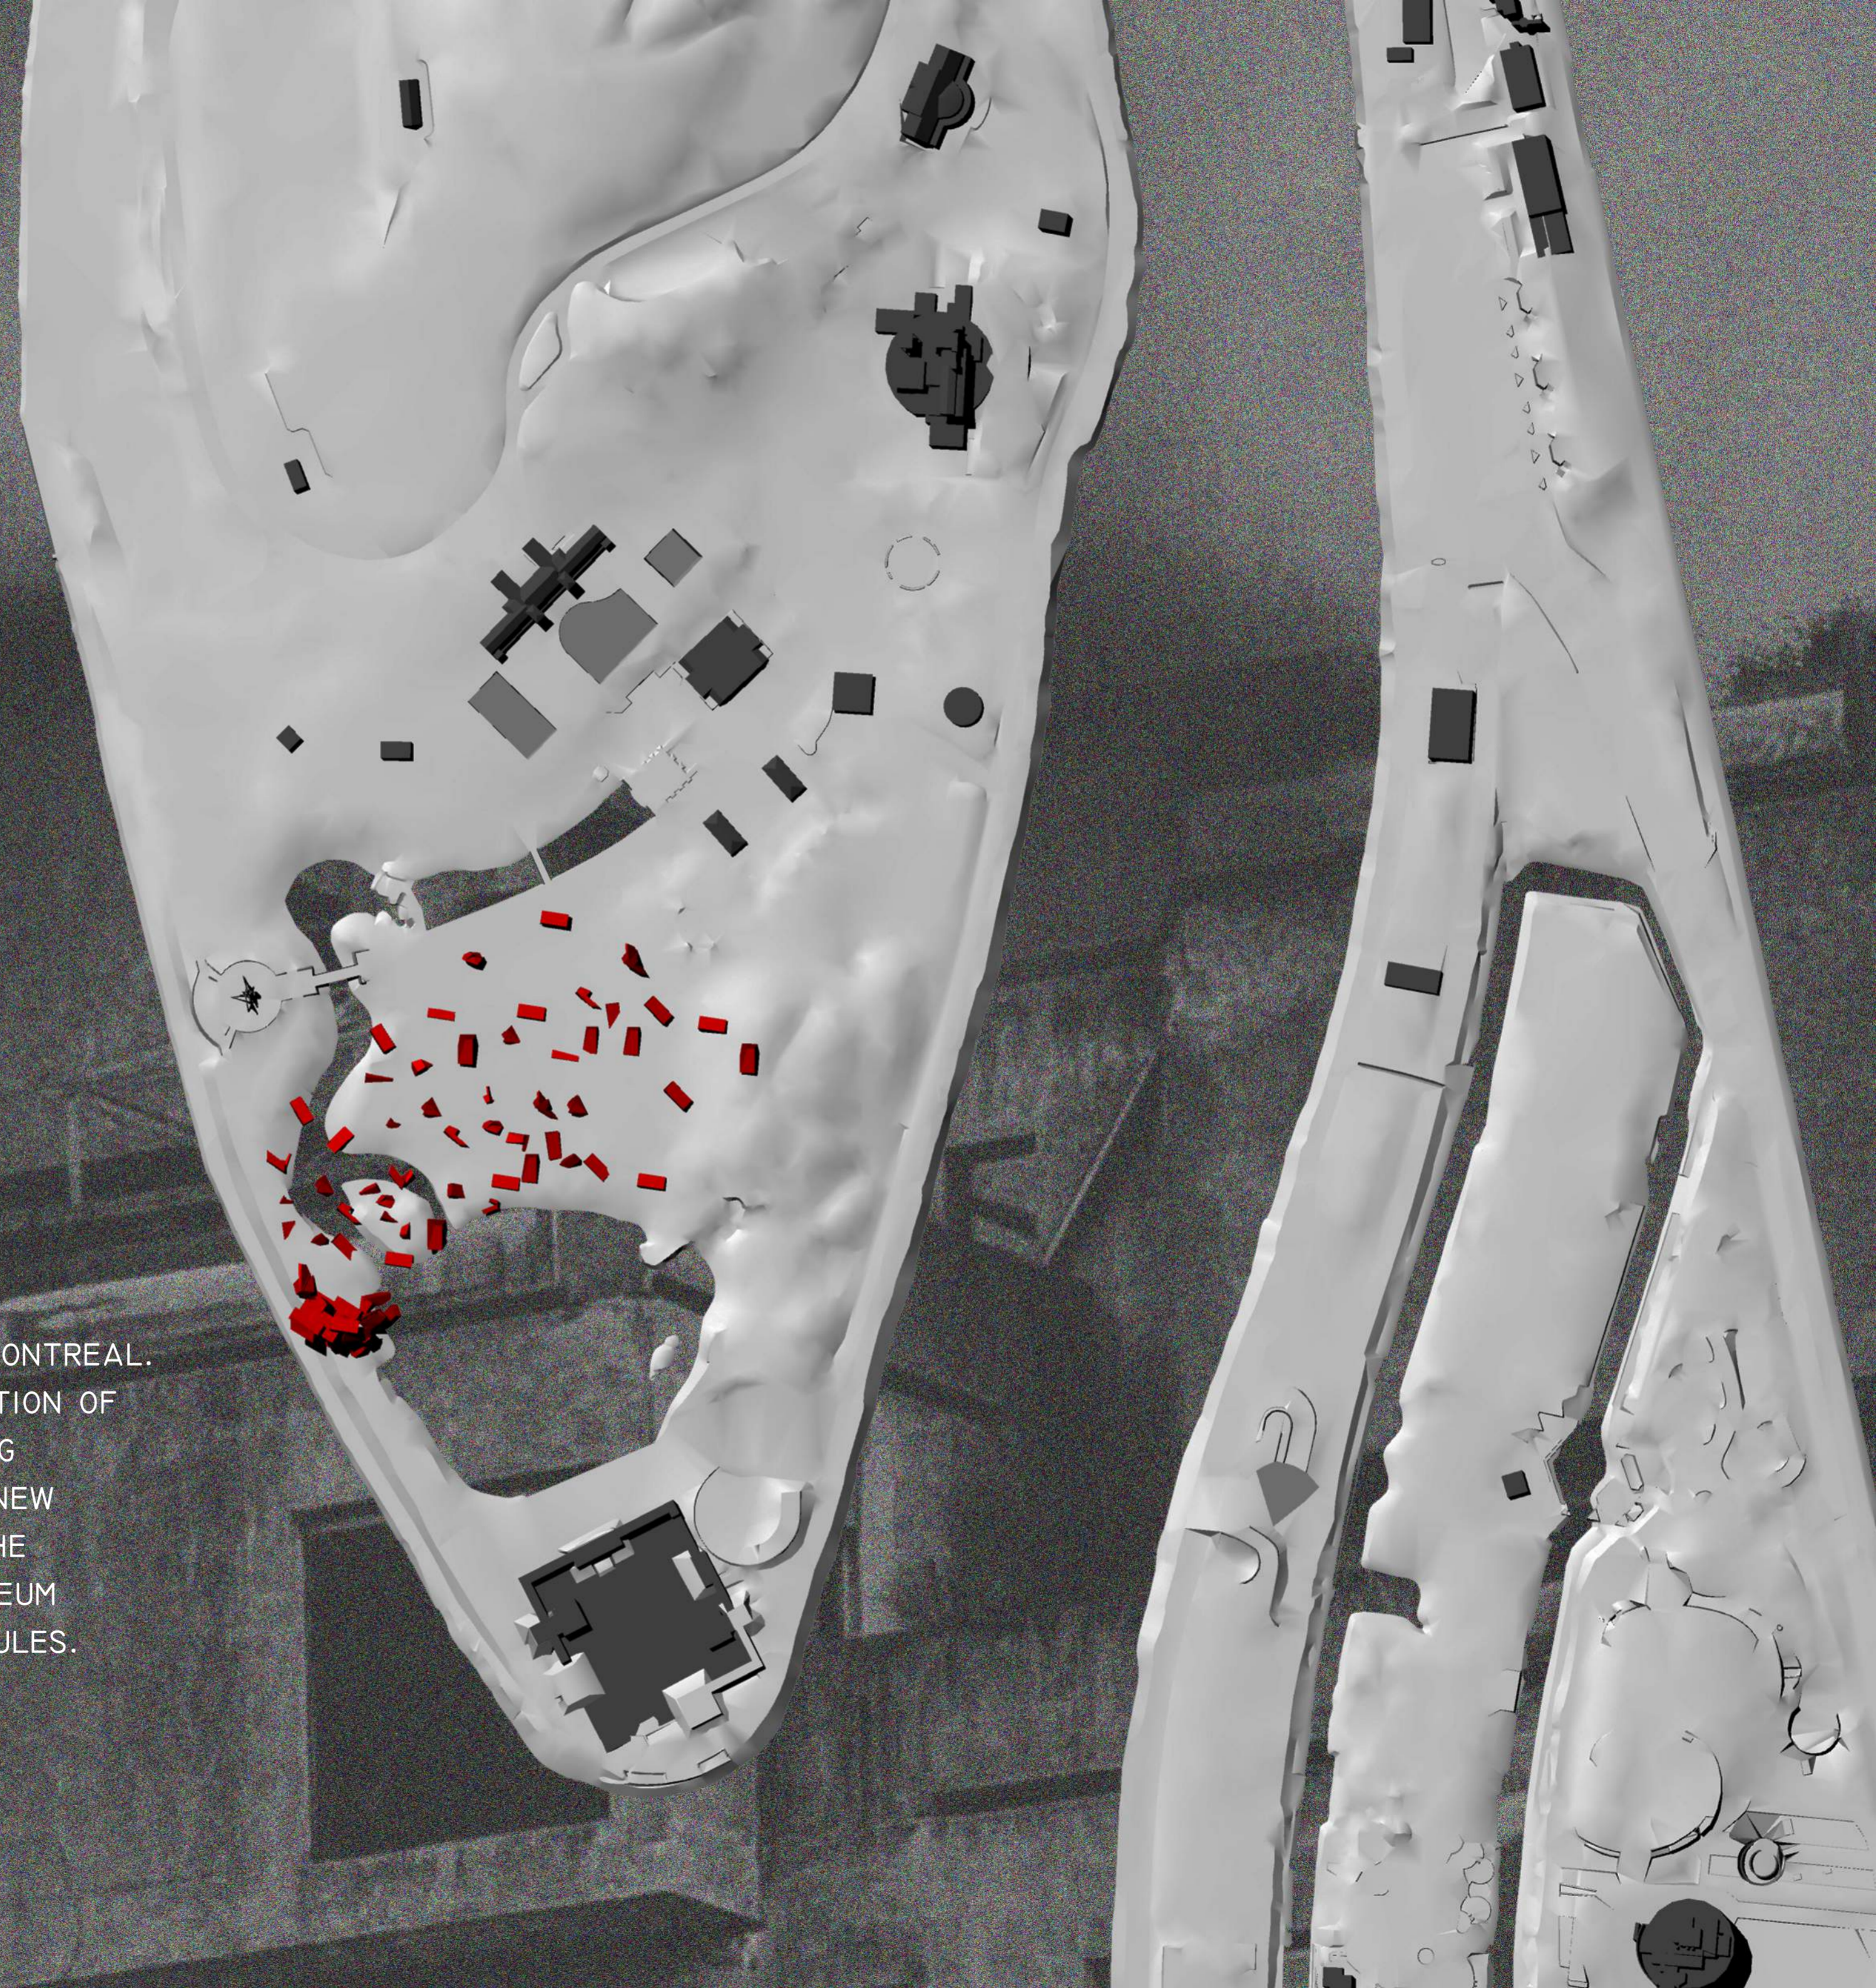

HABITAT 15

FIVE DECADES HAVE PASSED SINCE EXPO 67 IN MONTREAL. HABITAT 15 IS A REJUVENATION AND RE-IMAGINATION OF THE ORIGINAL DESIGN OF HABITAT 67. BORROWING ELEMENTS AND SKEWING OTHERS TO REINVENT A NEW DESIGN THAT SPEAKS TO THE ORIGINAL USE OF THE GROUNDS. WHILE ALSO REPURPOSING IT AS A MUSEUM CONTAINED WITHIN THE SCATTERED BUILDING MODULES.

AN AREA CONTAINING A LARGE NUMBER OF SCATTERED ISLANDS.